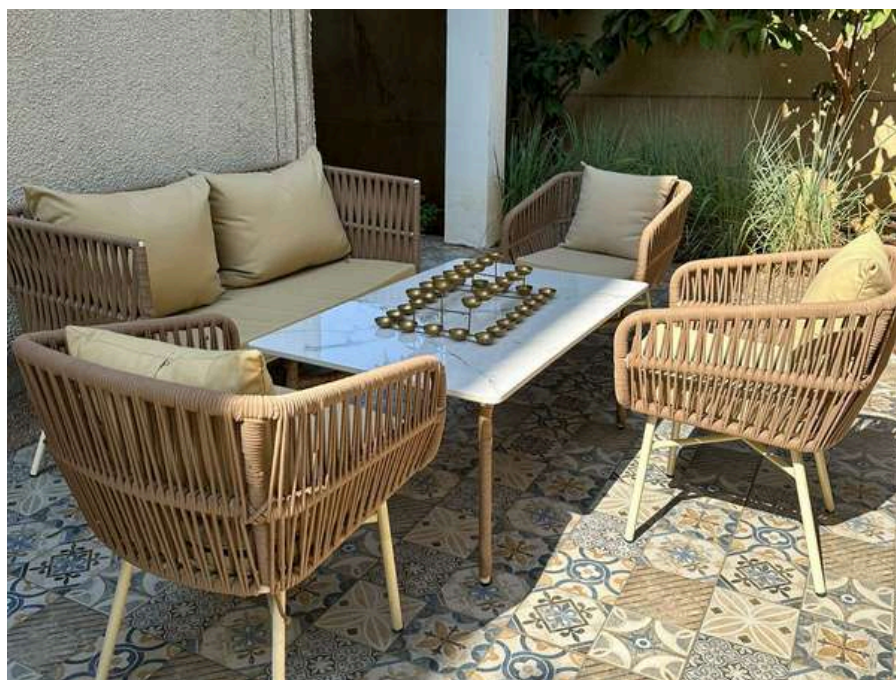

PLUNGE

Material : CRC & Cord

Dimension : 26" X 26"

PRICE / 14,500 per seat

MARY

Material : Aluminium & Cord

Dimension : 26" X 26"

PRICE / 14,500 per seat